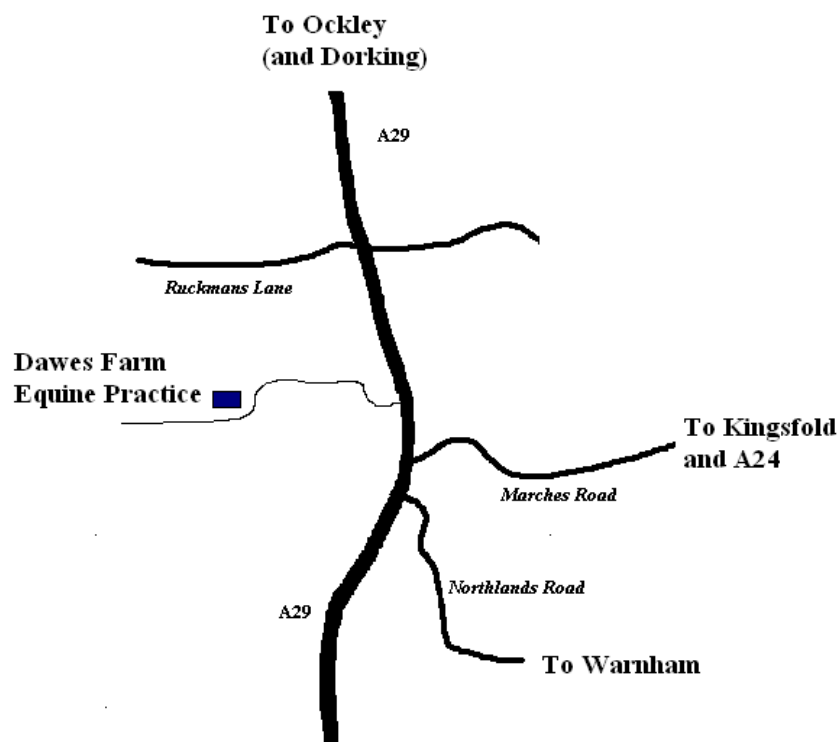

Contact details:

**Dawes Farm, Bognor Road, Warnham, Horsham, West Sussex RH12 3SH
Tel: 01306 628222 Fax: 01306 628379**

DIRECTIONS

From the north -

Take the A29 south through Ockley. Approximately two miles south of Ockley turn right into concrete drive signed Northlands Business Park, Dawes Farm and Mayes and Scrine Equine Vets.

From the south -

Take A29 north from A281 for approximately two miles past two turnings on right, one to Warnham and the other to Kingsfold. Just after these turnings, turn left into concrete drive signed Northlands Business Park, Dawes Farm and Mayes and Scrine Equine Vets. Follow green signs for Equine Veterinary Practice.

NB: Sat Nav Users – Please do not use the driveway opposite the Warnham turning and marked with a large white and green sign addressing Sat Nav users – This is a very narrow drive with no turning space. Google maps shows our exact location in relation to the Bognor Road.

Please turn over